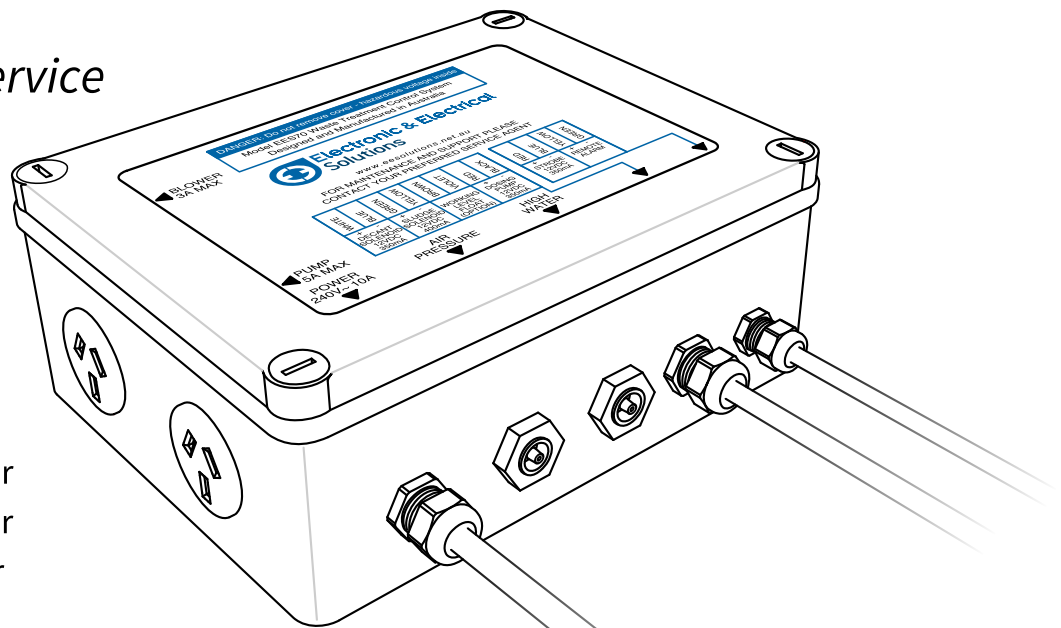

## The new EES70 Waste Treatment Controller

The EES70 Waste Treatment Controller is an economical, generic, replacement controller for a number of domestic waste treatment plants. It provides all of the necessary functions for operation of the plant, plus additional functions to aid both the owner and operator/service person.

Domestic waste treatment plant manufacturers demand premium prices for replacement controllers, so the EES70 provides a more economical alternative to replacement and even often repair of the original controller.

### Features:

- ⦿ Individual control of blower and pump.
- ⦿ Optional working level float switch input.
- ⦿ 12VDC outputs for solenoids and dosing pump.
- ⦿ Strobe and 2-wire remote alarm indicator outputs.
- ⦿ All 12V outputs protected against faults.
- ⦿ Air pressure switches for blower operation and high level sensing.
- ⦿ Easy to use LCD and keypad user interface.
- ⦿ Two different mounting options.